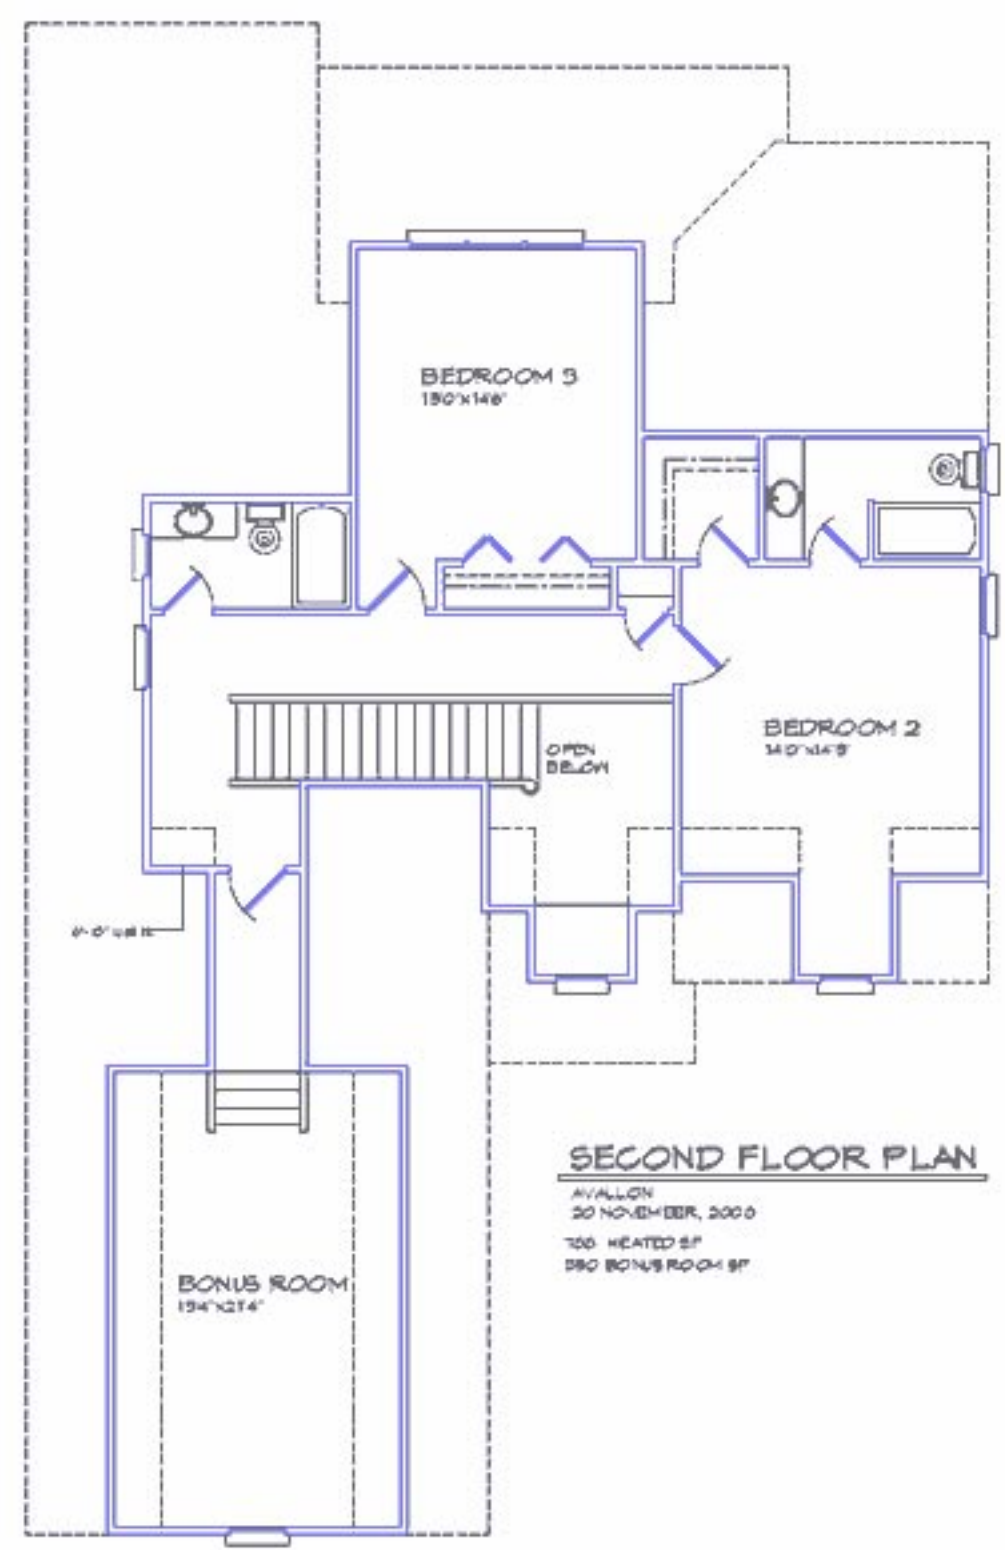

**FIRST FLOOR PLAN**  
 AVALON  
 20 NOVEMBER, 2000  
 1135 HEATED SF

**SECOND FLOOR PLAN**  
 AVALON  
 20 NOVEMBER, 2000  
 700 HEATED SF  
 590 BONUS ROOM SF

"The Avallon" - 2,876 sq. ft.